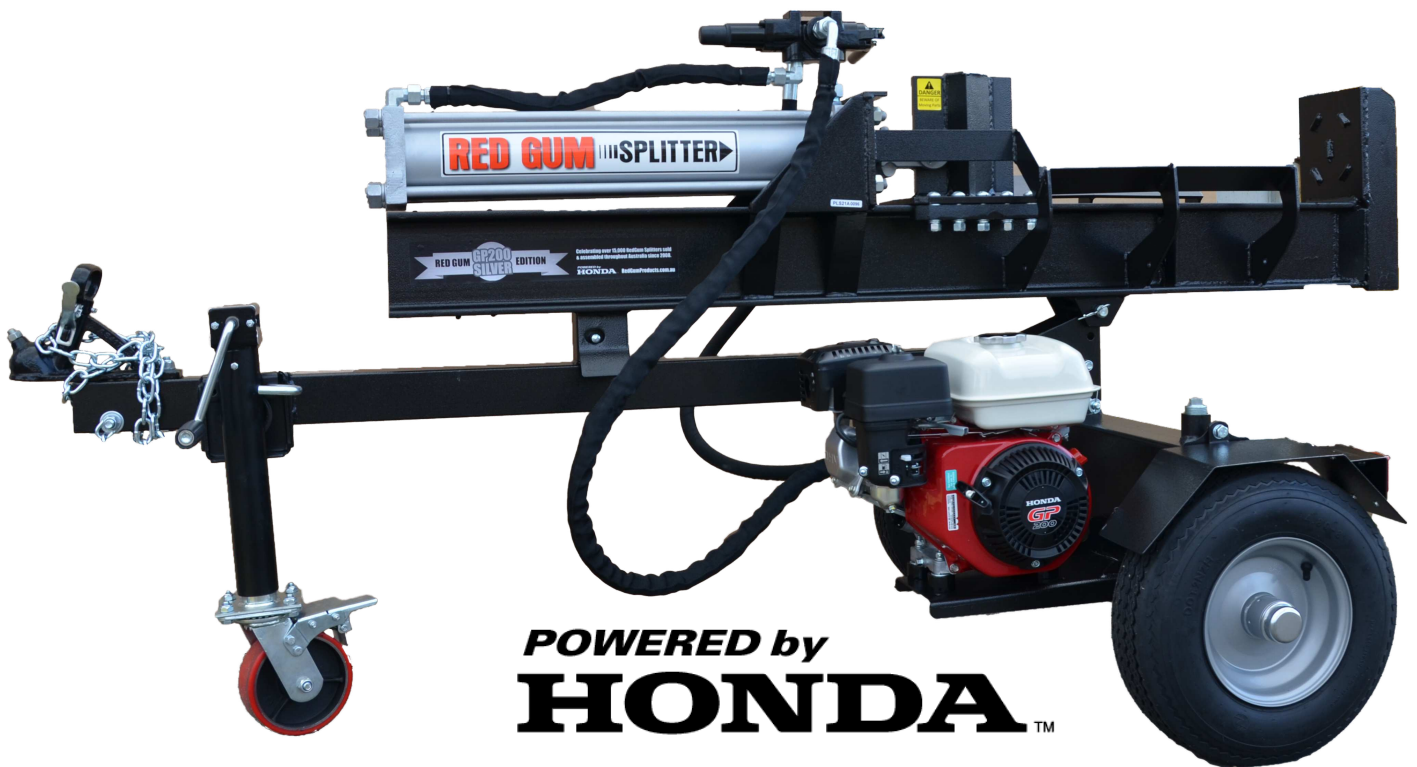

RedGum Silver Edition

RRP
\$2499

Money back guarantee to split your wood!

POWERED by
HONDA™

- *Powered by a Honda GP200 engine!*
- *Splits Vertically or Horizontally!*
- *Large 4.5" hydraulic ram, strong beam & Jockey Wheel!*
- *Optimum splitting force of 3000PSI!*