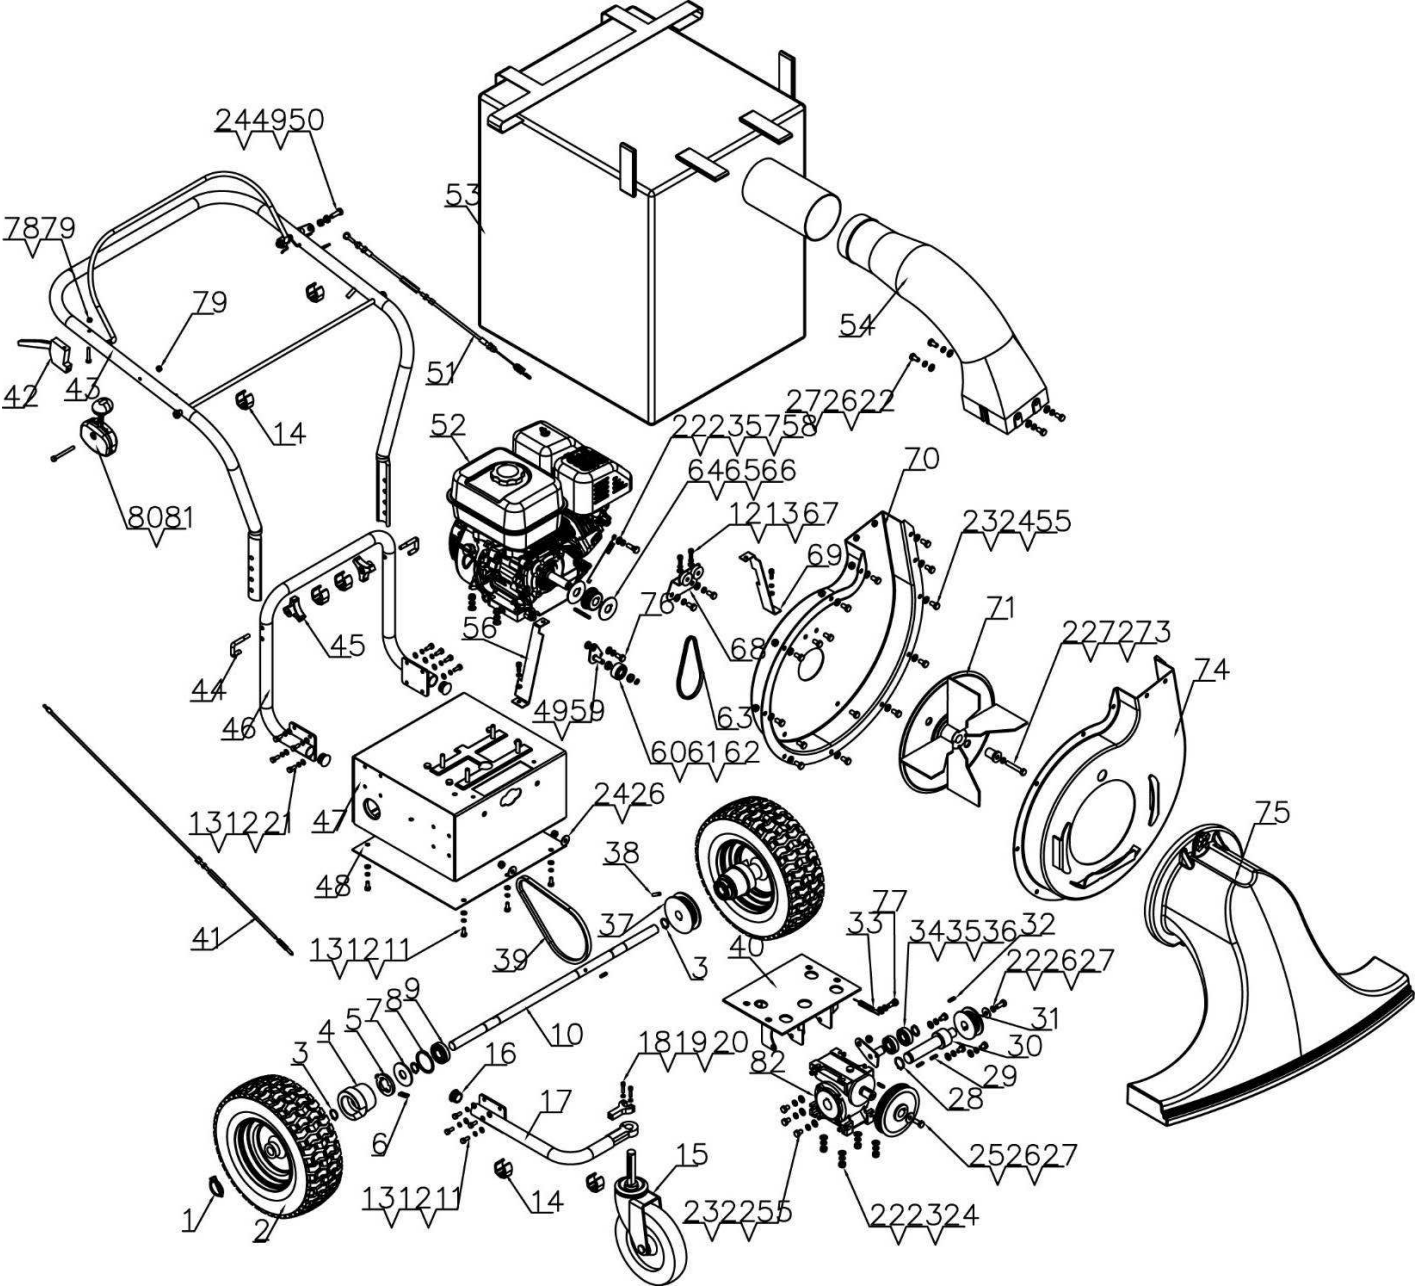

Parts Drawing & Parts List

Parts Drawing & Parts List

Ref#	Drawing No.	Description	Qty
1	TS600-00009	Ring Type O Lock	2
2	NC6501-00010	Wheel	2
3	9304-20000-FH	Circlip for Shaft	5
4	NC6501-00009	Wheel Flange	2
5	NC65-00028	Ratchet	2
6	NC65-00024	Key	2
7	NC6501-00008	Tire Mounting Flat Pad Ø8	2
8	9304-47000-FH	Shaft Retaining Ring	2
9	NC6501-00017	Bearing	2
10	NC6501-00007	Wheel Axle	1
11	9101-06020-DX8.8	Hex Bolt M6x20	6
12	9306-06000-DX	Lock Washer Ø6	22
13	9301-06000-DX	Flat Washer Ø6	22
14	NC6501-00012	Line Buckle	7
15	NC6501-00013	Universal Wheel Assembly	1
16	NC6501-00030	Silencer	3
17	NC6501-07000	Front Wheel Bracket Welding	1
18	9105-05020-DX	Inner Six-stage Cylindrical Head Screw M5x20	2
19	9306-05000-DX	Lock Washer Ø5	2
20	NC6501-00021	Wheel Clutch	1
21	9101-06025-DX	Hex Bolt M6x25	12
22	9306-08000-DX	Lock Washer Ø8	25
23	9301-08000-DX	Flat Washer Ø8	30
24	9206-08000-DX	Nylon Lock Nut M8	23
25	NC6501-00002	Synchronous Driven Wheel	1
26	9302-08000-DX	Big Flat Washer Ø8	8
27	9101-08020-DX8.8	Hex Bolt M8x20	6
28	9304-25000-FH	Shaft Retaining Ring	1
29	8801-8x7x30	Flat Key	2
30	NC6501-00019	Gearbox Output Shaft	1
31	NC6501-00004	Multi-wedge Drive Wheel	1
32	5x5x20	Flat Key	3
33	NC6501-00024	Tensioning Spring 1	1
34	NC6501-03000	Tensioning Welded Parts	1
35	9603-6203	Bearing	2
36	9304-17000-FH	Shaft Retaining Ring	1
37	NC6501-00005	Multi-wedge Driven Wheel	1