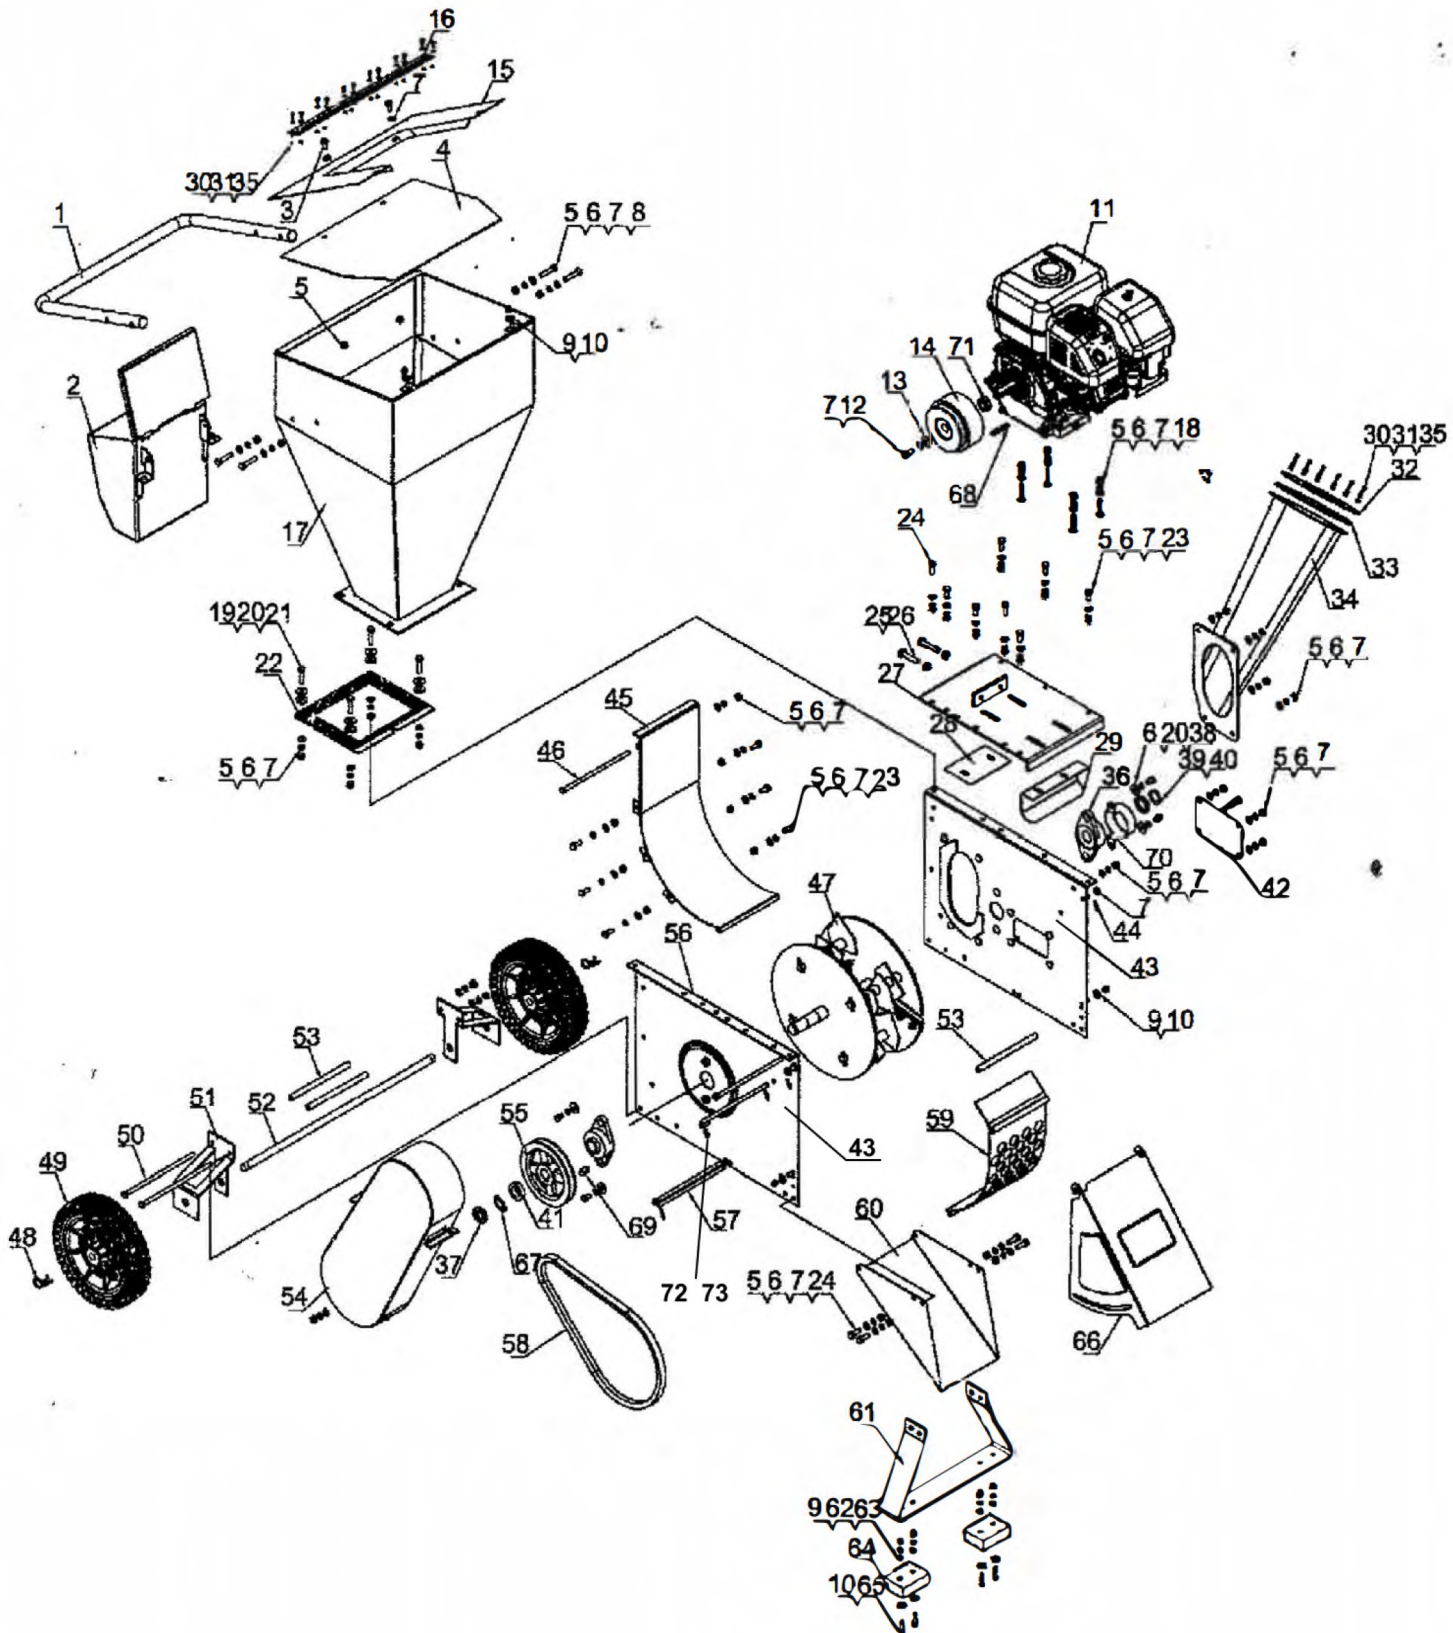

Parts Drawing & Parts List

Parts Drawing & Parts List

ITEM	Drawing No	DESCRIPTION	QTY
1	CP6600-00018	Handle	1
2	CP6600-13000	Tool Box	1
3	9101-08016-DX8.8	Hex Bolt M8x16	2
4	CP6600-00019	Shredder Hopper Protective Film	1
5	9206-08000-DX8.8	Lock Nut M8	46
6	9306-08000-DX	Lock Washer Ø8	48
7	9301-08000-DX	Flat Washer Ø8	48
8	9101-08040-DX8.8	Hex Bolt M8x40	4
9	9302-06000-DX	Large Flat Washer Ø6	8
10	9206-06000-DX8.8	Lock Nut M6	8
11	/	6.5HP Engine (not include)	1
12	1/8"-28-1"	Hex Bolt	1
13	CPR070-00018-DX	Belt Pulley Washer	1
14	CP6600-00020	Clutch (Type A)	1
15	CP6600-00008	Cover Plate	1
16	CP6600-00025	Hinge	1
17	CP6600-09000	Shredder Hopper	1
18	9114-08040-DX8.8	Step Bolt M8x40	4
19	9101-08035-DX8.8	Hex Bolt M8x35	4
20	9302-08000-DX	Large Flat Washer Ø8	8
21	CP6600-00022	Crash Roll	4
22	CP6600-00007	Rubber Cushion Block	4
23	9101-08020-DX8.8	Hex Bolt M8x20	12
24	9101-08025-DX8.8	Hex Bolt M8x25	6
25	9101-10045-DX8.8	Hex Bolt M10x45	2
26	9202-10000-DX	Hex Nut M10	2
27	CP6600-14000	Engine Mounting Plate	1
28	CP6600-00012	Plate	1
29	CP6600-00013	Baffle	1
30	9110-04014-DX	Cross Recess Pan Head Screw M4x14	18
31	9206-04000-DX8.8	Lock Nut M4	18
32	CP6600-00006	Chipper Chute Mounting Ring	1