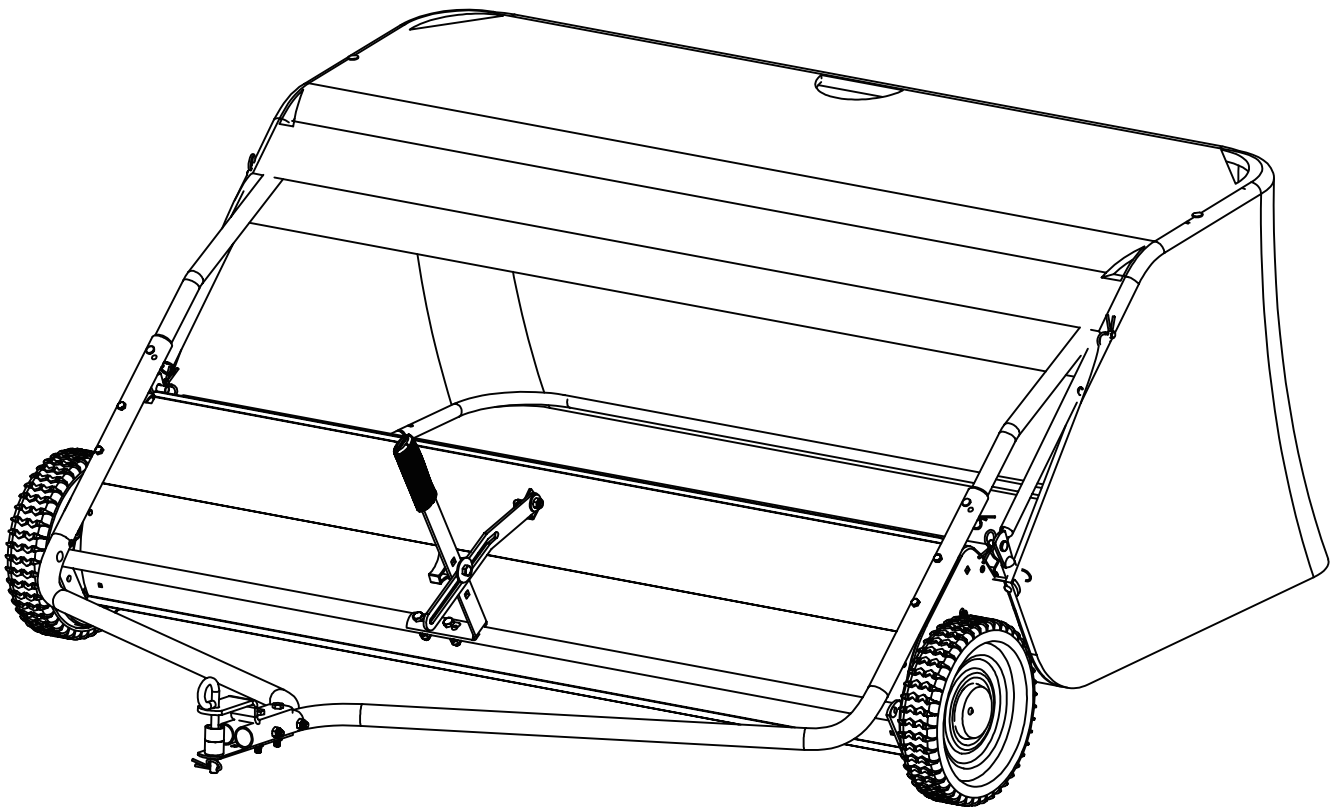

# 38" / 42" TOW-BEHIND LAWN SWEEPER

**ATTACH YOUR RECEIPT HERE**

Serial Number \_\_\_\_\_ Purchase Date \_\_\_\_\_

# PARTS DRAWING