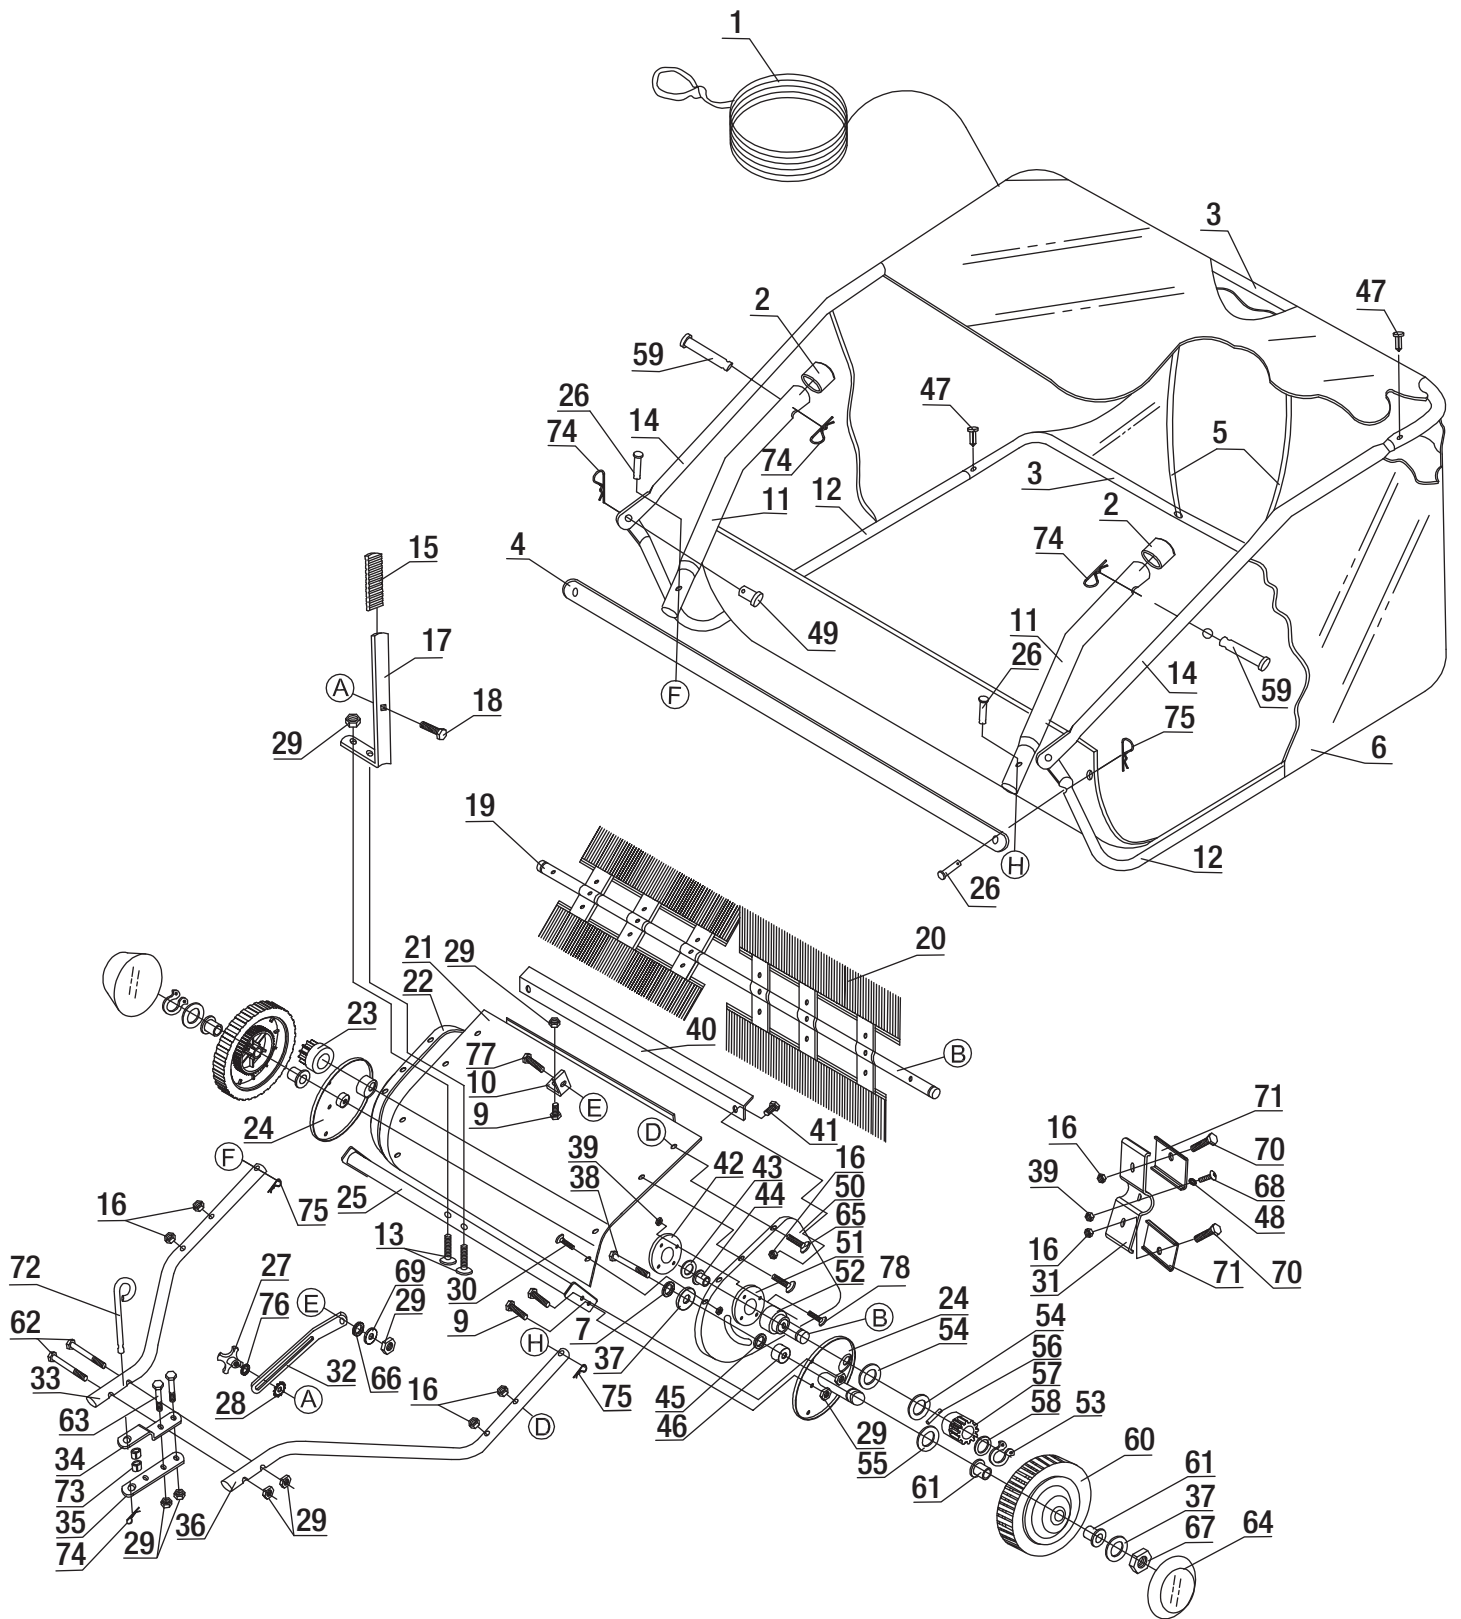

PARTS DRAWING

PARTS LIST

Ref#	Drawing No.	Description	Qty
1	N280-00038	Hopper Rope	1
2	N280-00009	Vinyl Cap	2
3	N280-00001-CD / N282-00006-CD	Rear Hopper Tube	2
4	N280-00015 / N282-00007	Bag Frame Strap	1
5	N282-00009	Hopper Support Rod	2
6	N280-00039 / N282-00005	Hopper Bag	1
7	9306-10000-DX	Ø10 Lock Washer	2
9	9101-08016-DX	M8x16 Hex Bolt	5
10	N280-00014-DX	Angle Bracket	1
11	N280-00011	Bag Arm Tube	2
12	N280-00006-CD	Lower Hopper Frame Tube	2
13	9101-08040-DX	M8x40 Hex Bolt	2
14	N280-00008-CD	Upper Hopper Frame Tube	2
15	N280-00004	Height Adjust Gripe	1
16	9206-06000-DX	M6 Nylon Lock Nut	18
17	N280-00020	Height Adjustment Handle	1
18	9114-08030-DX	M8x30 Carriage Bolt	1
19	N280-00027-DX / N282-00008-DX	Brush Shaft	1
20	N280-31000 / N282-31000	Brush	4
21	N280-00013 / N282-00001	Sweeper Housing	1
22	N280-10004	End Plate (RH)	1
23	N280-00012	Pinion Gear (RH)	1
24	N280-50000	Dust Cover Assembly	2
25	N280-40000 / N282-40000	Height Adjustment Bar	1
26	N280-00010-DX	Ø6x37 Clevis Pin	4
27	N280-70000	Combined Nut	1
28	N280-00044-DX	External teeth Washer	1
29	9206-08000-DX	M8 Nylon Lock Nut	12
30	9110-05012-DX	M5x12 Slotted Pan Head Screw	6
31	N280-30001-DX	Retainer Brush	6
32	N280-00019-DX	Handle Slide Arm	1
33	N280-00023 / N282-00003	Righthand Hitch Tube (RH)	1
34	N100-00014	Hitch Bracket	1
35	N280-00025	Straight Hitch Bracket	1
36	N280-00022 / N282-00002	Lefthand Hitch Tube (LH)	1
37	9302-10000-DX	Ø10 Large Flat Washer	4
38	9101-08015-DX	M10x85 Hex Bolt	2
39	9206-05000-DX	M5 Nylon Lock Nut	20
40	N280-00003-CD / N282-00004-CD	Connecting Rod	1