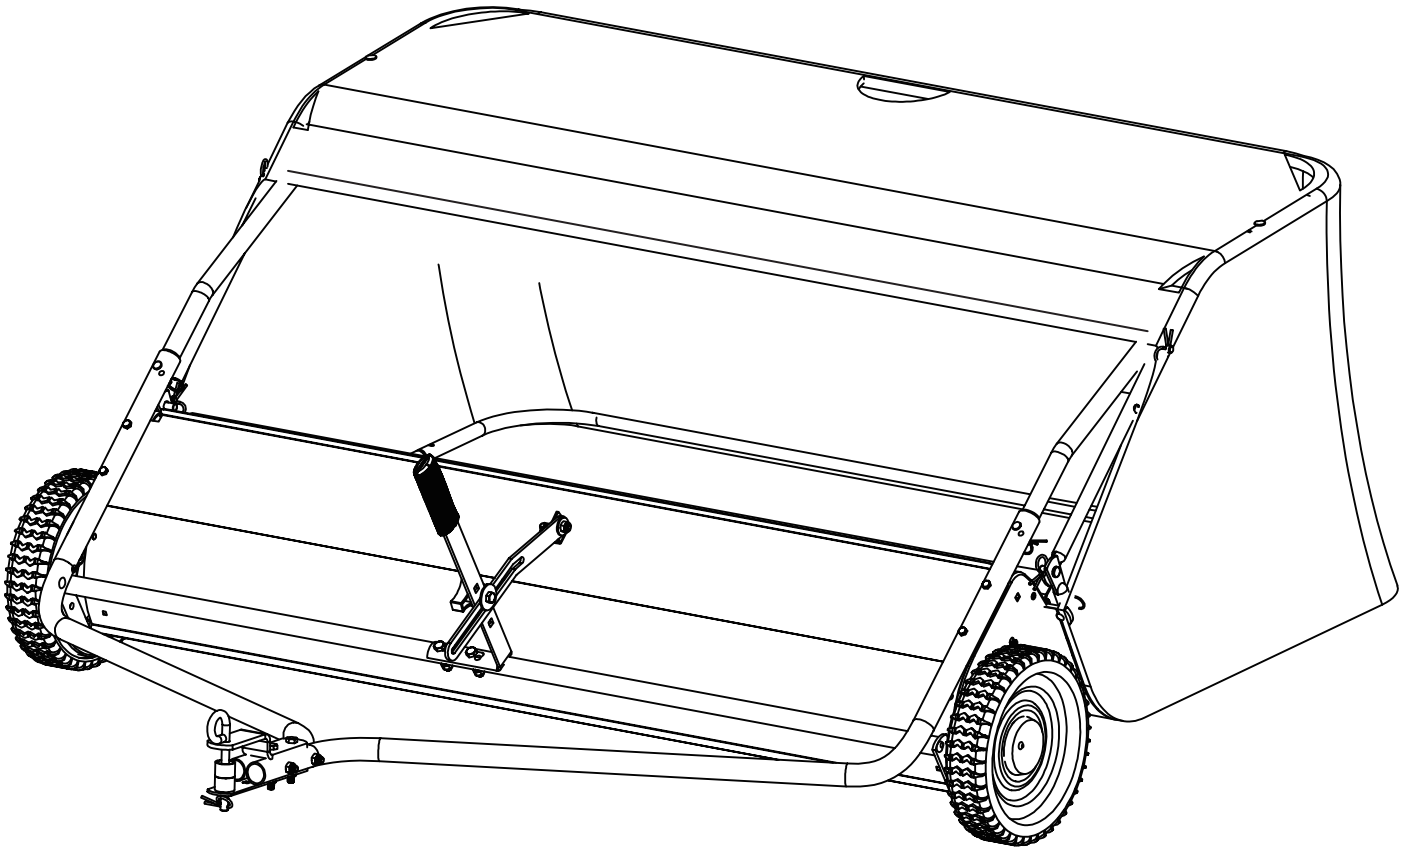

48" / 54" TOW-BEHIND LAWN SWEEPER

ATTACH YOUR RECEIPT HERE

Serial Number _____ Purchase Date _____

PARTS DRAWING

PARTS LIST

Ref#	Drawing No.	Description	Qty
1	N281-00023 / N287-00023	Hitch Tube, Right Side	1
2	N281-00022 / N287-00022	Hitch Tube, Left Side	1
3	N280-10004	End plate, Right Side	1
4	N280-60001	End plate, Left Side	1
5	N281-00013 / N287-00013	Wrapper	1
6	9101-06012-DXQ	Hex Bolt, M6×12	2
7	9110-05012-DX	Hex Bolt, M5×12	6
8	N281-00003-CD / N287-00003-CD	Connecting Rod	1
9	9101-08016-DXQ	Hex Bolt, M8×16	5
10	N280-00014-DX	Angle Bracket	1
11	N280-10003-DX	Special Washer	1
12	N281-40000 / N287-40000	Height Adjustment Tube Assy	1
13	9101-08040-DXQ	Hex Bolt, M8×40	2
14	9206-05000-DX	Nylon Lock Nut, M5	20
15	N280-00043-FH	Adj. Washer C	2
16	N280-00046-DX	Big Flat Washer	1
17	N280-00033-DX	Inside Star Washer	1
18	N280-10001-DX	Dust Cover Retainer	1
19	N280-10002	Brush Shaft Bushing	1
20	N281-00027-DX / N287-00027-DX	Brush Shaft	1
21	N281-31000 / N287-31000	Brush	4
22	9101-06020-DXQ	Hex Bolt, M6×20	16
23	9206-06000-DX	Nylon Lock Nut, M6	30
24	N280-30001-DX	Retainer, Brush (Double)	6
25	N280-30002-DX	Retainer, Brush (Single)	12
26	N281-00010-DX	Clevis Pin E	2
27	9401-06020	Dowel Pin (Drive)	2
28	9316-05000-FH	Mounting Lock Washer, Ø5	6
29	9206-08000-DX	Nylon Lock Nut, M8	12
30	N280-00035-DX	Spacer for Axle	2
31	N280-00037-FH	Adj. Washer B	2
32	N280-00028-DX	Bushing	2
33	9309-15000-FH	Retaining Ring, Ø15	2
34	N280-00029-FH	Adj. Washer A	4
35	9302-10000-DX	Big Flat Washer, Ø10	4
36	9206-10000-DX	Nylon Lock Nut, M10	2
37	N280-00032	Hub Cap	2
38	9101-10085-DX	Hex Bolt, M10×85	2
39	N280-00036-DX	Spacer Bushing Ø16×3.5	2