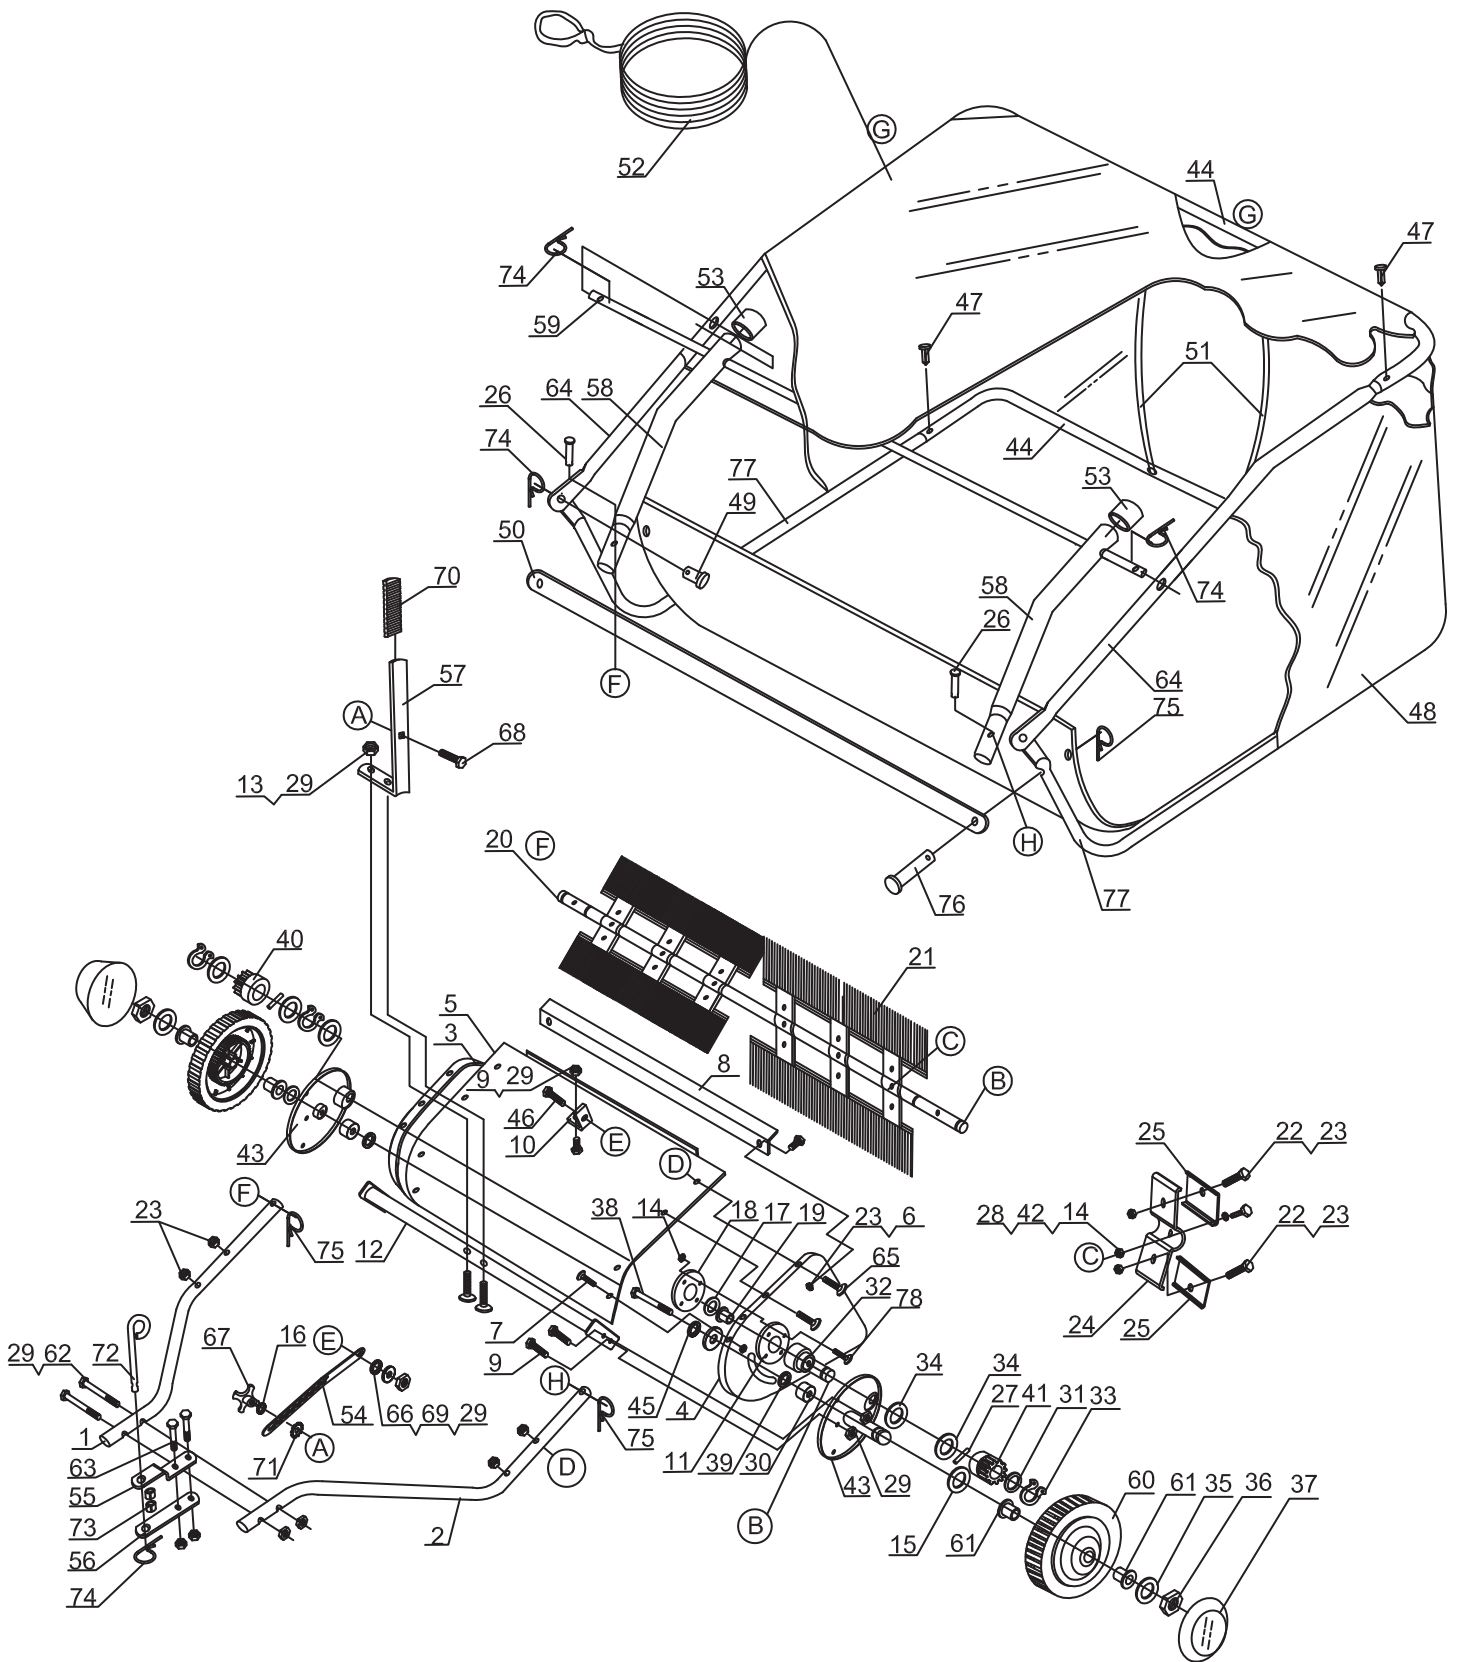

48" / 54" TOW-BEHIND LAWN SWEEPER

ATTACH YOUR RECEIPT HERE

Serial Number _____ Purchase Date _____

PARTS DRAWING

PARTS LIST

Ref#	Drawing No.	Description	Qty
1	N281-00023 / N287-00023	Hitch Tube, Right Side	1
2	N281-00022 / N287-00022	Hitch Tube, Left Side	1
3	N280-10004	End plate, Right Side	1
4	N280-60001	End plate, Left Side	1
5	N281-00013 / N287-00013	Wrapper	1
6	9101-06012-DXQ	Hex Bolt, M6×12	2
7	9110-05012-DX	Hex Bolt, M5×12	6
8	N281-00003-CD / N287-00003-CD	Connecting Rod	1
9	9101-08016-DXQ	Hex Bolt, M8×16	5
10	N280-00014-DX	Angle Bracket	1
11	N280-10003-DX	Special Washer	1
12	N281-40000 / N287-40000	Height Adjustment Tube Assy	1
13	9101-08040-DXQ	Hex Bolt, M8×40	2
14	9206-05000-DX	Nylon Lock Nut, M5	20
15	N280-00043-FH	Adj. Washer C	2
16	N280-00046-DX	Big Flat Washer	1
17	N280-00033-DX	Inside Star Washer	1
18	N280-10001-DX	Dust Cover Retainer	1
19	N280-10002	Brush Shaft Bushing	1
20	N281-00027-DX / N287-00027-DX	Brush Shaft	1
21	N281-31000 / N287-31000	Brush	4
22	9101-06020-DXQ	Hex Bolt, M6×20	16
23	9206-06000-DX	Nylon Lock Nut, M6	30
24	N280-30001-DX	Retainer, Brush (Double)	6
25	N280-30002-DX	Retainer, Brush (Single)	12
26	N281-00010-DX	Clevis Pin E	2
27	9401-06020	Dowel Pin (Drive)	2
28	9316-05000-FH	Mounting Lock Washer, Ø5	6
29	9206-08000-DX	Nylon Lock Nut, M8	12
30	N280-00035-DX	Spacer for Axle	2
31	N280-00037-FH	Adj. Washer B	2
32	N280-00028-DX	Bushing	2
33	9309-15000-FH	Retaining Ring, Ø15	2
34	N280-00029-FH	Adj. Washer A	4
35	9302-10000-DX	Big Flat Washer, Ø10	4
36	9206-10000-DX	Nylon Lock Nut, M10	2
37	N280-00032	Hub Cap	2
38	9101-10085-DX	Hex Bolt, M10×85	2
39	N280-00036-DX	Spacer Bushing Ø16×3.5	2