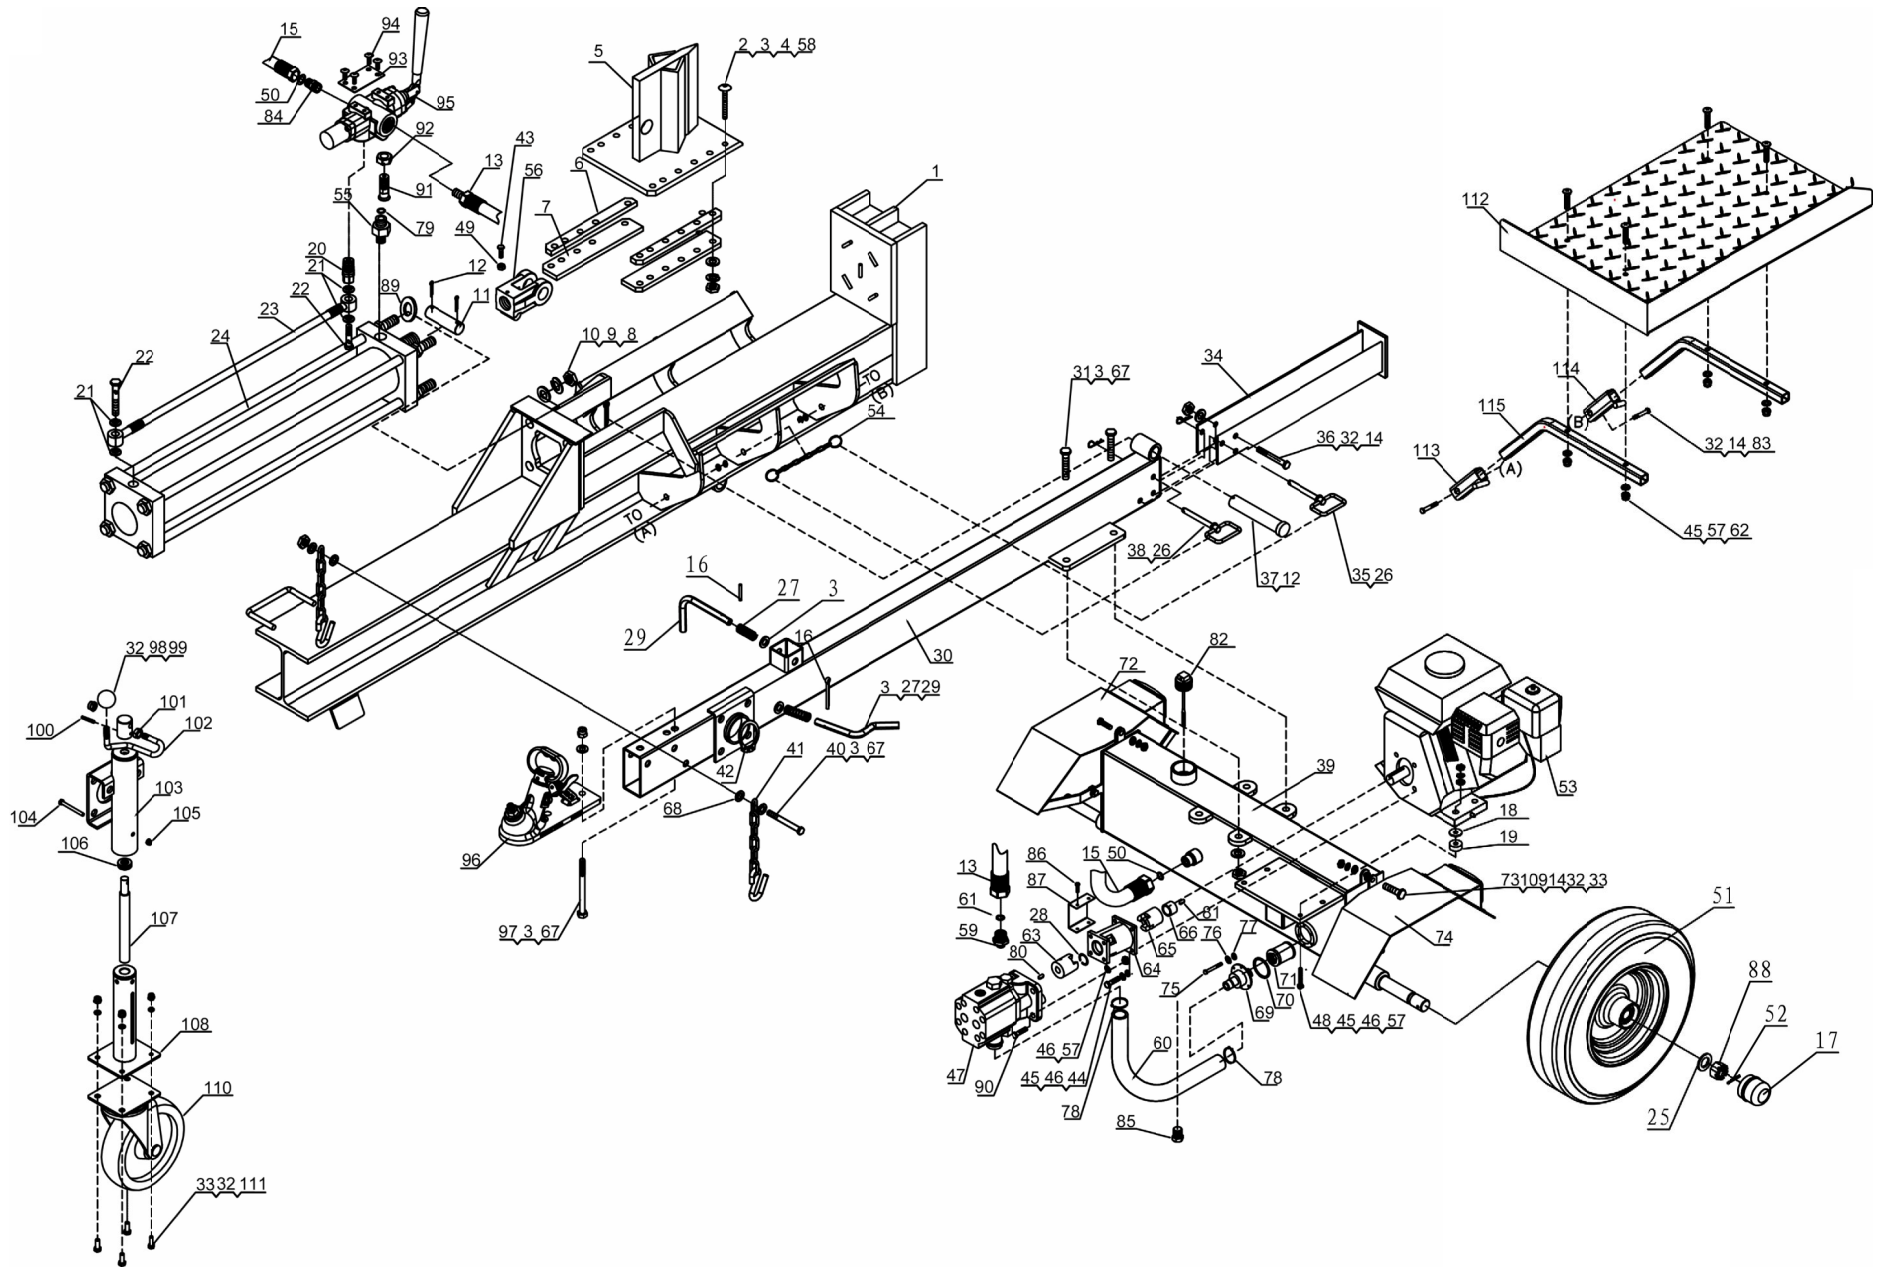

Parts Drawing & Parts List

Ref#	Drawing No.	Description	Qty
1	LSH22-01000	Beam Weldment	1
2	9117-12055-DX10.9	Screw M12x55	12
3	9301-12000-DX	Flat Washer Ø12	22
4	9210-12000-DX	Thick Nut M12	12
5	LSH22-04000	Wedge Slide	1
6	LSH22-00002-DY	Keeper Spacer	2
7	LSH22-00001-DY	Keeper Plate	2
8	9306-18000-DX	Lock Washer Ø18	4
9	9301-18000-DX	Flat Washer Ø18	4
10	9201-18000-DX	Hex Nut M18	4
11	LSH22-00003-DX	Wedge Pin	1
12	9404-04040-DX	Cotter Pin 4x40	3
13	LSH22-00008	Hydraulic Hose (Valve-Pump)	1
14	9301-10000-DX	Flat Washer Ø10	9
15	LSH22-00007	Hydraulic Hose (Valve-Oil Tank)	1
16	9404-03030-DX	Cotter Pin Ø3x30	2
17	LSP25-00009-DX	Axle Cap	2
18	9302-10000-DX	Big Flat Washer Ø10	4
19	LSP25-00025	Block	4
20	LSH22-00004-DX	Valve A Joiner	1
21	9902-14000	Combination Washer Ø14	4
22	LSH22-00005-DX	Bolt Connector	2
23	LSH22-00006	Hydraulic Hose (Valve-Cylinder)	1
24	LSH22-06000	Cylinder	1
25	9301-20000-DX	Flat Washer Ø20	2
26	N021-00004-DX	R Pin	2
27	LSP25-00003-DX	Spring	2
28	LSP25-10008-FH	Steel Wire Snap Ring for shaft	1
29	LSP25-00008-DX	Safety Pin	2
30	LSH22TW-01000	Tow Bar	1
31	9101-12040-DX8.8	Hex Bolt M12x40	4
32	9206-10000-DX	Nylon Lock Nut M10	14
33	9306-10000-DX	Lock Washer Ø10	10
34	LSA22-15000	Rear Support Leg	1
35	LSA22-16000	Hitch Pin	1
36	9101-10075-DX8.8	Hex Bolt M10x75	1
37	LSA22-00015	Hinge Pin	1
38	LSH22-05000	Hitch Pin II	1